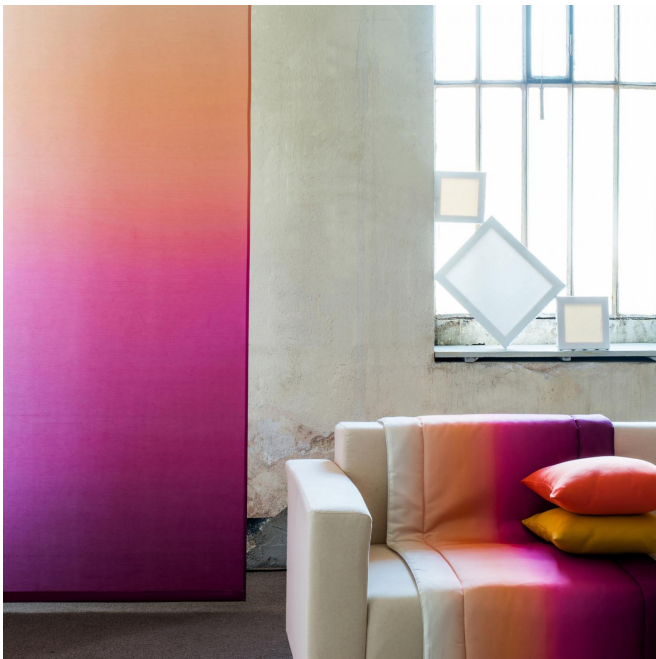

ZADIG Pivoine 57

Group **B**

Fitting : → 117.0 cm ↓ 33.0 cm "Fitting may vary depending on support selected"

For the choice of the printing medium and its width (width), please contact your sales representative. Contact an advisor

drapilux
By Sotexpro

DRAPILUX GmbH - Hafenstraße 3, 77694 Kehl - Deutschland