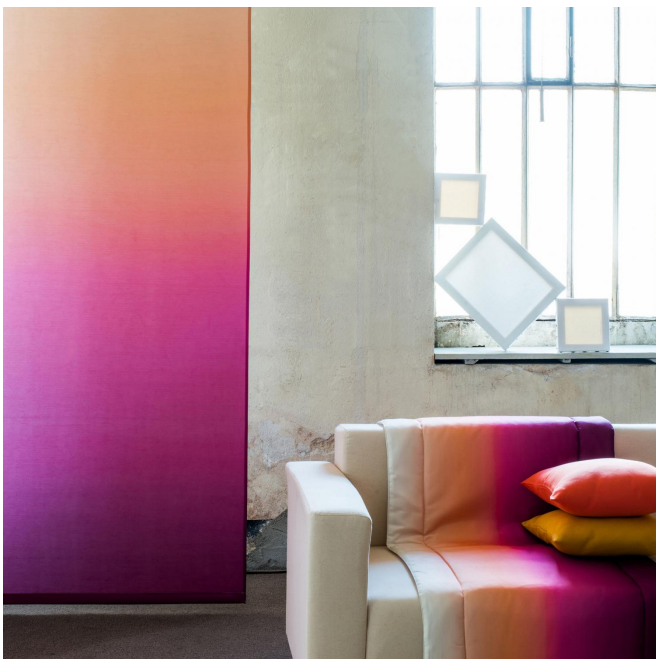

ZADIG Bleu 41

Group **B**

Fitting : → 117.0 cm ↓ 33.0 cm "Fitting may vary depending on support selected"

For the choice of the printing medium and its width (width), please contact your sales representative. Contact an advisor

drapilux
By Sotexpro

DRAPILUX GmbH - Hafenstraße 3, 77694 Kehl - Deutschland