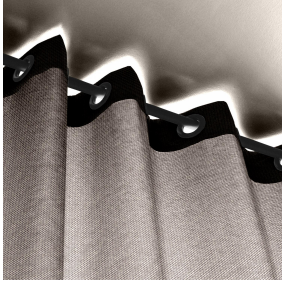

**SOLLY BPI 00**  
Printing support

**METIS Céladon 135**  
Print pattern

## Printing support **SOLLY BPI 00** Print pattern **METIS Céladon 135**

Textured Printing base fabric. the linen look weft creates a light irregular texture which allows it to be easily printed by transfer sublimation.