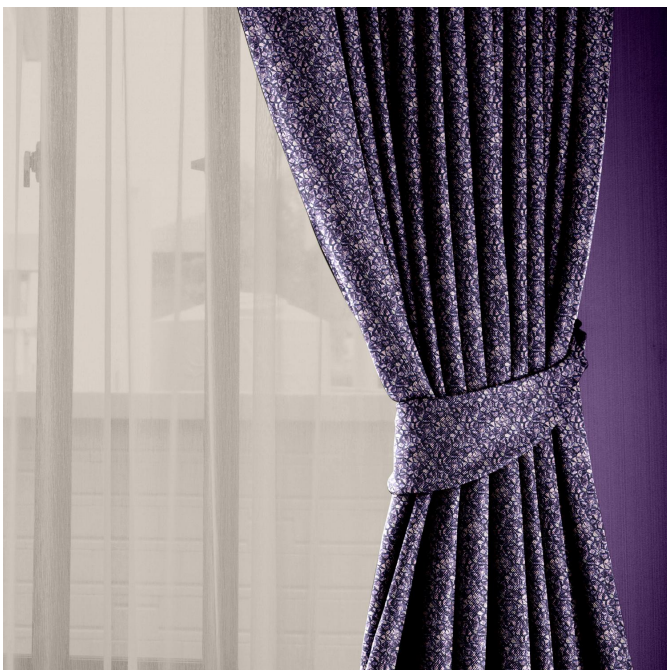

SAPHIR Opéra 104

Group

Fitting : ↔ 0.0 cm ↓ 0.0 cm "Fitting may vary depending on support selected"

For the choice of the printing medium and its width (width), please contact your sales representative. Contact an advisor

drapilux
By Sotexpro

DRAPILUX GmbH - Hafenstraße 3, 77694 Kehl - Deutschland