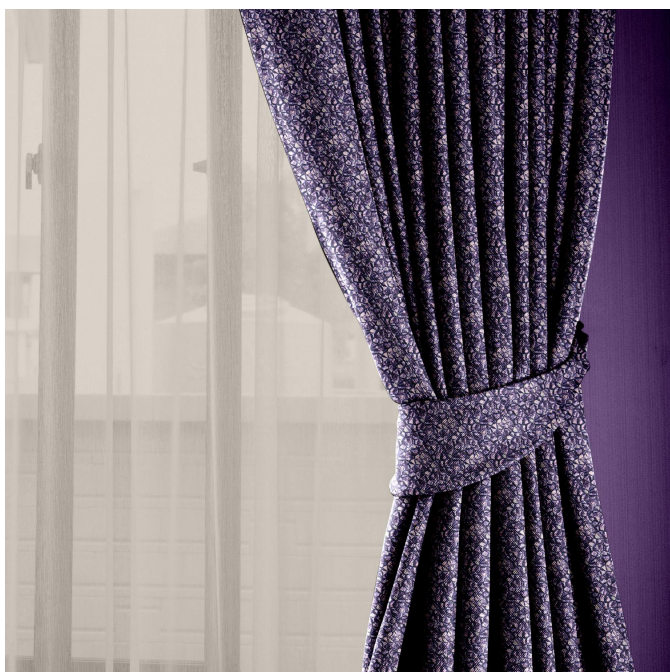

SAPHIR Hortensia 134

Group

Fitting: → 0.0 cm ↓ 0.0 cm "Fitting may vary depending on support selected"

For the choice of the printing medium and its width (width), please contact your sales representative. Contact an advisor

drapilux
By Sotexpro

DRAPILUX GmbH - Hafenstraße 3, 77694 Kehl - Deutschland