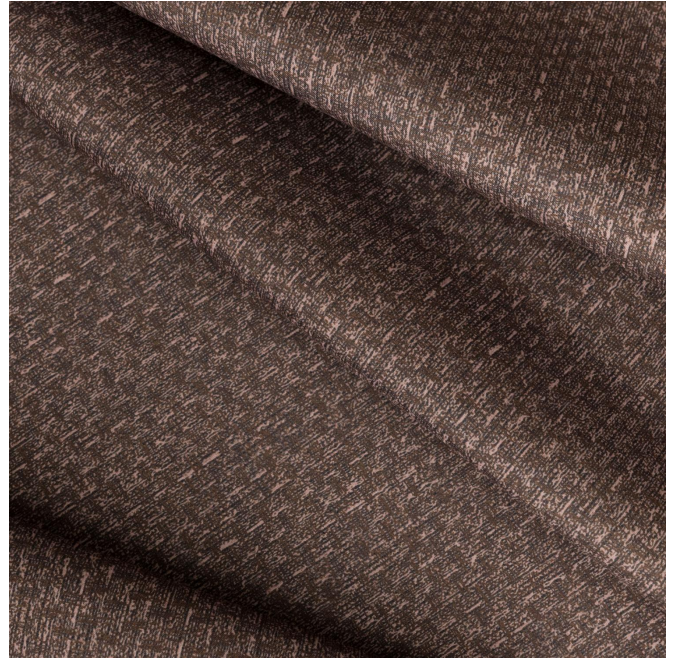

RUSTIC Terre 107

Group

Fitting : → cm ↓ cm "Fitting may vary depending on support selected"

For the choice of the printing medium and its width (width), please contact your sales representative. Contact an advisor

drapilux
By Sotexpro

DRAPILUX GmbH - Hafenstraße 3, 77694 Kehl - Deutschland