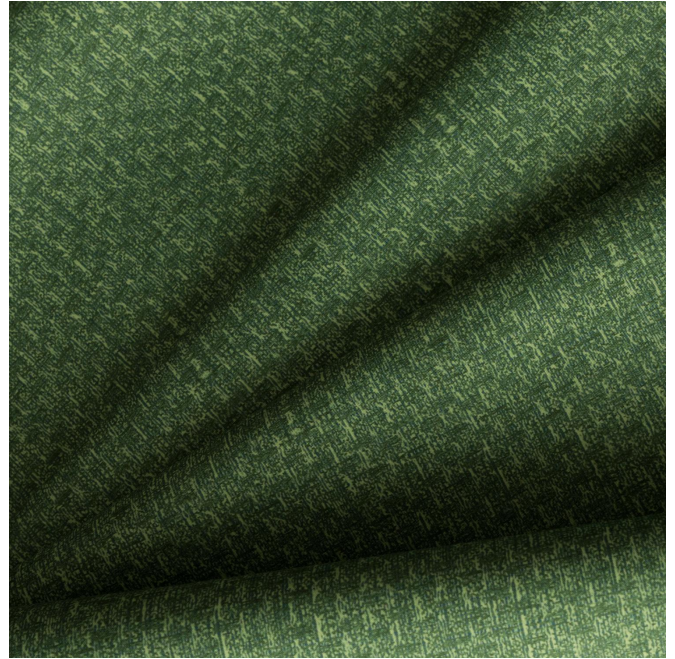

RUSTIC Mousse 92

Group **D**

Fitting: → cm ↓ cm "Fitting may vary depending on support selected"

For the choice of the printing medium and its width (width), please contact your sales representative. Contact an advisor

drapilux
By Sotexpro

DRAPILUX GmbH - Hafenstraße 3, 77694 Kehl - Deutschland