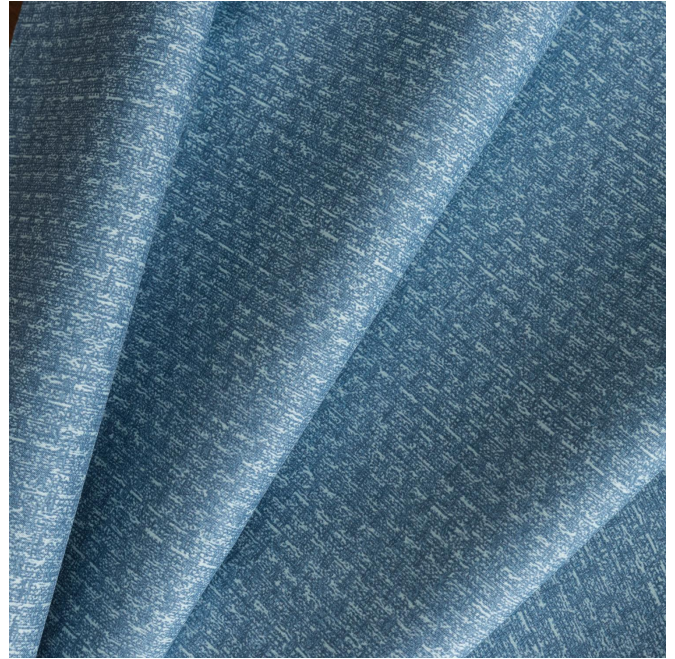

RUSTIC Glacier 43

Group **C**

Fitting: → cm ↓ cm "Fitting may vary depending on support selected"

For the choice of the printing medium and its width (width), please contact your sales representative. Contact an advisor

drapilux
By Sotexpro

DRAPILUX GmbH - Hafenstr. 3, 77694 Kehl - Deutschland