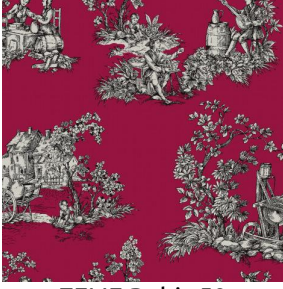

Print pattern ZELIE

ZELIE Rubis 59