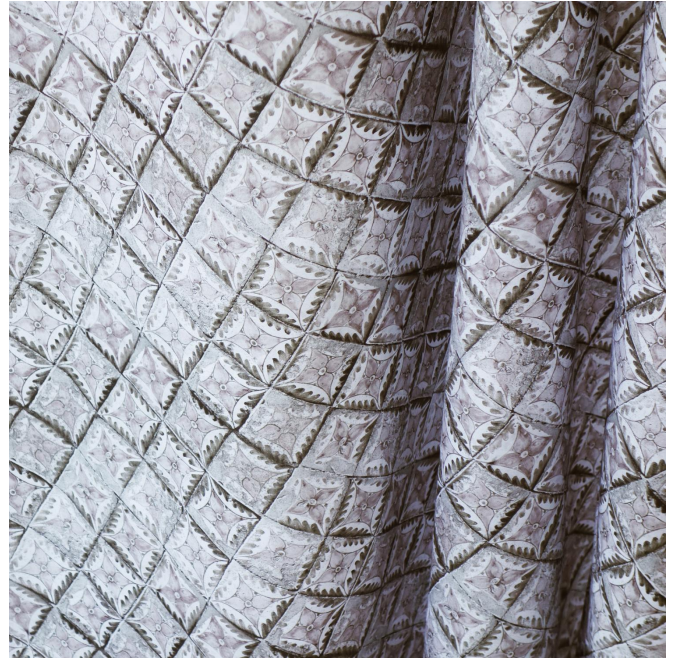

PIETRO Ficelle 09

Group

B

Fitting : → 35.0 cm ↓ 35.0 cm "Fitting may vary depending on support selected"

For the choice of the printing medium and its width (width), please contact your sales representative. Contact an advisor

drapilux
By Sotexpro

DRAPILUX GmbH - Hofenstraße 3, 77694 Kehl - Deutschland