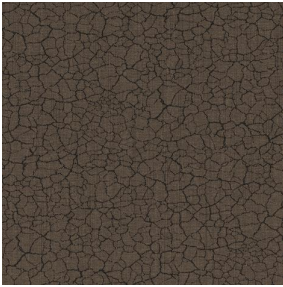

TERRA Brun 23