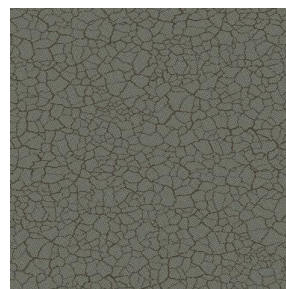

TERRA Gris 97