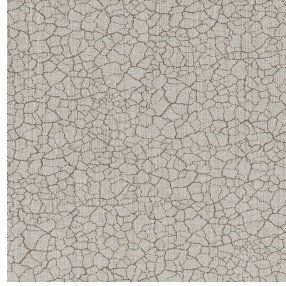

OPAQ BPI 00
Printing support

TERRA Ficelle 09
Print pattern

Printing support **OPAQ BPI 00** Print pattern **TERRA Ficelle 09**

Unclassified blackout print support

Technical properties

Applications Roman blinds - Panel curtains - Lining - Curtains

Composition 100% polyester with white flocked acrylic backing

Weight 280 g/m²

Width 280 cm

Fabric direction Room High Direction

Fitting ↔ 0.0 cm ↑ 0.0 cm

Maintenance advice     

Label

Minimum order 25 linear(s) meter(s)