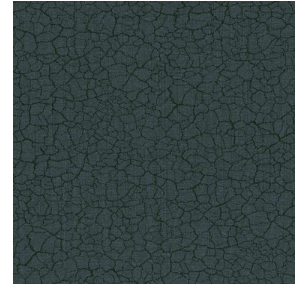

TERRA Fusain 71