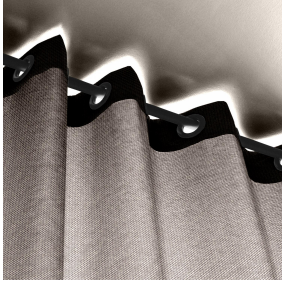

OPAQ BPI 00
Printing support

METIS Noir 10
Print pattern

Printing support **OPAQ BPI 00** Print pattern **METIS Noir 10**

Unclassified blackout print support

Technical properties

Applications Roman blinds - Panel curtains - Lining - Curtains

Composition 100% polyester with white flocked acrylic backing

Weight 280 g/m²

Width 280 cm

Fabric direction Room High Direction

Fitting ↔ 0.0 cm ↓ 0.0 cm

Maintenance advice     

Label

Minimum order 25 linear(s) meter(s)