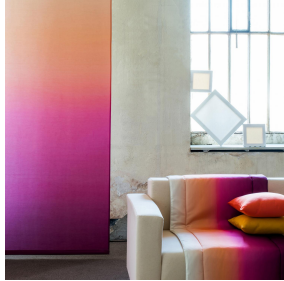

NOCTWIN BPI 00
Printing support

ZADIG Pivoine 57
Print pattern

Printing support **NOCTWIN BPI 00** Print pattern **ZADIG Pivoine 57**

Support occultant pour impression, imprimable des 2 côtés.

Technical properties

Flame retardant

Applications Roman blinds - Panel curtains - Curtains

Composition Polyester/acrylique envers floqué

Weight 300 g/m²

Width 280 cm

Fabric direction Room High Direction

Fitting ↔ 117.0 cm ↓ 33.0 cm