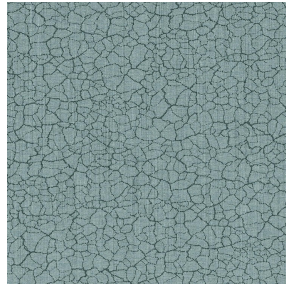

NOCTEA BPI 00
Printing support

TERRA Ardoise 87
Print pattern

Printing support **NOCTEA BPI 00** Print pattern **TERRA Ardoise 87**

This fabric is used as a print medium.

Technical properties

Flame retardant

Applications Roman blinds - Roller blinds - Panel curtains - Lining - Curtains

Composition 100% polyester with white flocked acrylic backing

Weight 310 g/m²

Width 280 cm

Fabric direction Room High Direction