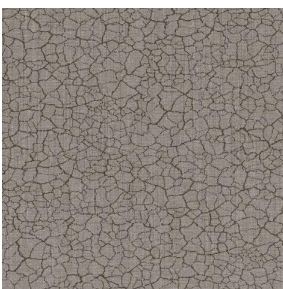

TERRA Chamois 111