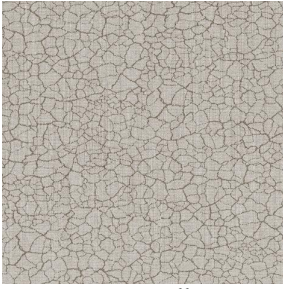

Print pattern TERRA

TERRA Ficelle 09