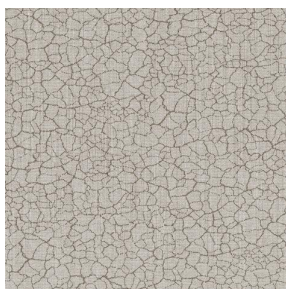

Print pattern TERRA

TERRA Ficelle 09