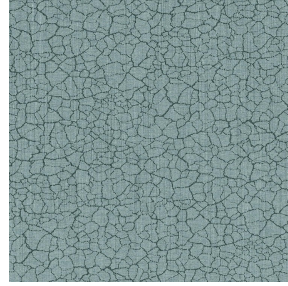

NATTE bpi 00
Printing support

TERRA Ardoise 87
Print pattern

Printing support **NATTE bpi 00** Print pattern **TERRA Ardoise 87**

This light-filtering fabric serves as a print medium.

Technical properties

Flame retardant

Applications Roman blinds - Panel curtains - Bedspreads - Valences - Bed runners
- Curtains - Cushions

Composition 100% FR polyester

Weight 230 g/m²

Width 280 cm

Fabric direction Room High Direction