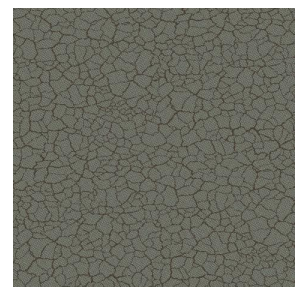

TERRA Gris 97