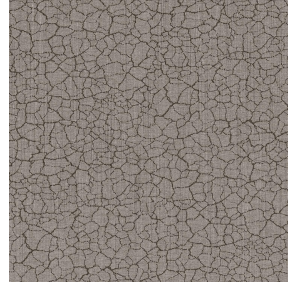

NATTE bpi 00
Printing support

TERRA Chamois 111
Print pattern

Printing support **NATTE bpi 00** Print pattern **TERRA Chamois 111**

This light-filtering fabric serves as a print medium.

Technical properties

Flame retardant

Applications Roman blinds - Panel curtains - Bedspreads - Valences - Bed runners
- Curtains - Cushions

Composition 100% FR polyester

Weight 230 g/m²

Width 280 cm

Fabric direction Room High Direction