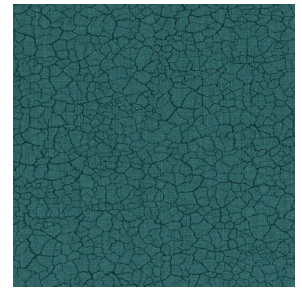

TERRA Pacifique 54