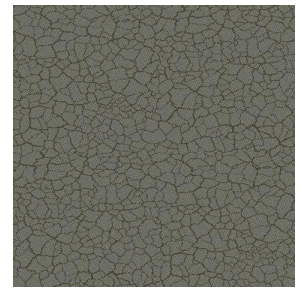

TERRA Gris 97