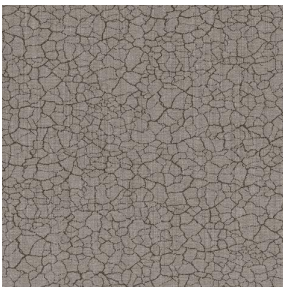

TERRA Chamois 111