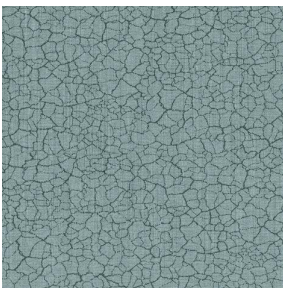

TERRA Ardoise 87