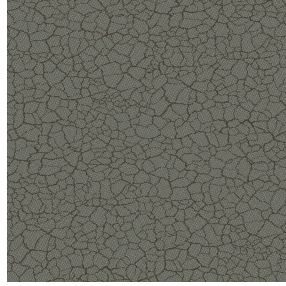

NATTE bpi 00
Printing support

TERRA Gris 97
Print pattern

Visual not taking into account the printing medium, the final rendering may vary according to the chosen medium.

Printing support **NATTE bpi 00** Print pattern **TERRA Gris 97**

This light-filtering fabric serves as a print medium.

Technical properties

Flame retardant

Applications Roman blinds - Panel curtains - Bedspreads - Valences - Bed runners
- Curtains - Cushions

Composition 100% FR polyester