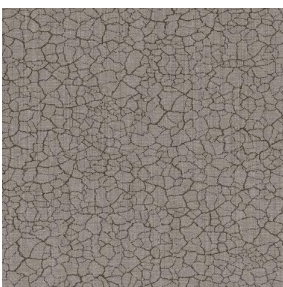

TERRA Chamois 111