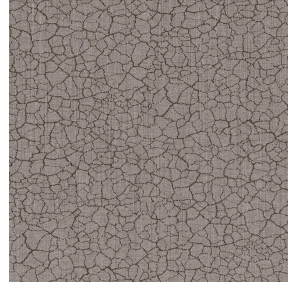

**NATTE bpi 00**  
Printing support

**TERRA Chamois 111**  
Print pattern

## Printing support **NATTE bpi 00** Print pattern **TERRA Chamois 111**

This light-filtering fabric serves as a print medium.