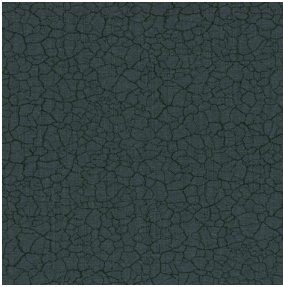

TERRA Fusain 71