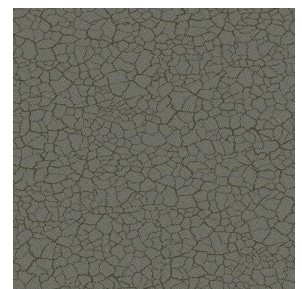

TERRA Gris 97