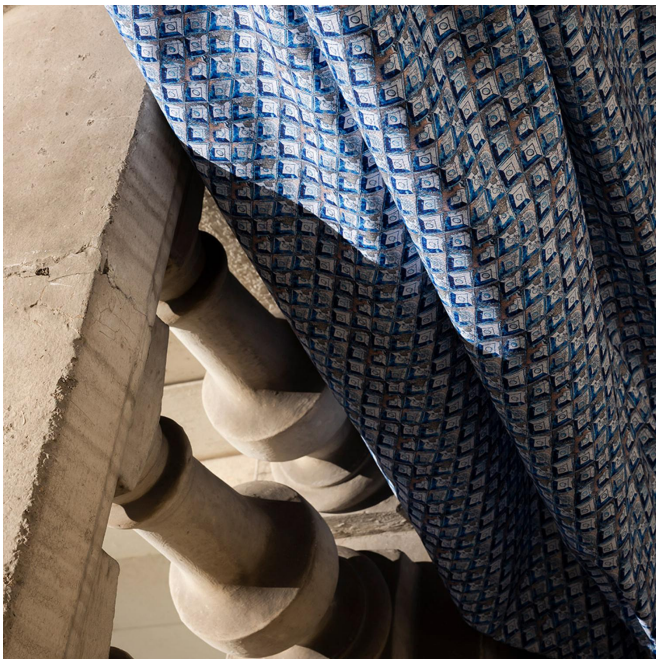

CLEMENTINA Azur 137

Group

B

Fitting : → 15.0 cm ↓ 11.0 cm "Fitting may vary depending on support selected"

For the choice of the printing medium and its width (width), please contact your sales representative. Contact an advisor

drapilux
By Sotexpro

DRAPILUX GmbH - Hofenstraße 3, 77694 Kehl - Deutschland