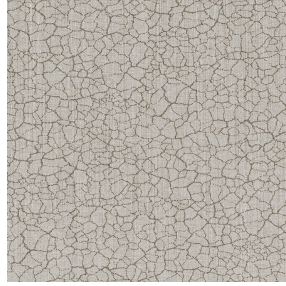

BIOSAT BPI 00
Printing support

TERRA Ficelle 09
Print pattern

Printing support **BIOSAT BPI 00** Print pattern **TERRA Ficelle 09**

Combine aesthetics and well-being with high-tech fibres for antibacterial and antiviral action : kills 99% of bacteria (tested on staphylococcus aureus et klebsiella pneumoniae). BIOSAT was tested on 2 virus strains: the enveloped human coronavirus HCoV-229 (similar to Covid-19) and the non-enveloped Murine Norovirus (similar to the gastroenteritis virus). For the former, BIOSAT kills nearly 98% of the virus in less than 2 hours and for the latter, 73% in less than 2 hours. This fabric is proposed as a print medium.

Weight 135 g/m²

Width 280 cm

Fabric direction Room High Direction

Fitting ↔ 0.0 cm ↓ 0.0 cm

Maintenance advice

Label France Terre Textile / OEKO-TEX STANDARD 100

Minimum order 25 linear(s) metter(s)

Visual not taking into account the printing medium, the final rendering may vary according to the chosen medium.