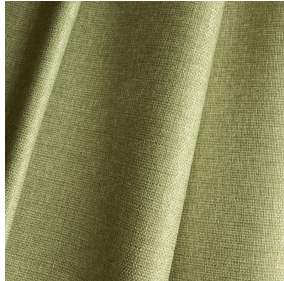

3141 bpi 00
Printing support

MUNA Tilleul 103
Print pattern

Printing support **3141 bpi 00** Print pattern **MUNA Tilleul 103**

Sheer fabric support for digital printing.

Technical properties

Flame retardant Transparent

Applications Roman blinds - Panel curtains - Curtains

Composition polyester/polyester FR

Weight 50 g/m²

Width 290 cm

Fabric direction Room High Direction

Fitting ↔ cm ↓ cm

Maintenance advice     

Label France Terre Textile / OEKO-TEX STANDARD 100