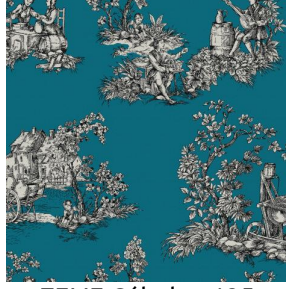

ZELIE

ZELIE Rubis 59

ZELIE Céladon 135

ZELIE Prune 84

ZELIE Taupe 95

Group

B

Fitting : ↔ 130.0 cm ↓ 46.0 cm "Fitting may vary depending on support selected"