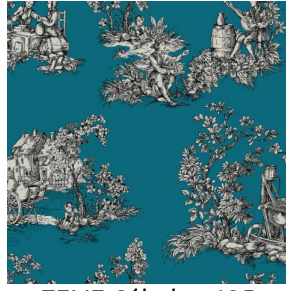

ZELIE

ZELIE Rubis 59

ZELIE Céladon 135

ZELIE Taupe 95

ZELIE Prune 84

Group **C**

Fitting : → 130.0 cm ↓ 46.0 cm "Fitting may vary depending on support selected"

For the choice of the printing medium and its width (width), please contact your sales representative. Contact an advisor