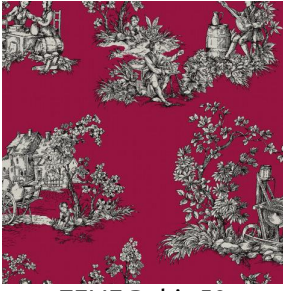

ZELIE

ZELIE Rubis 59

ZELIE Céladon 135

ZELIE Taupe 95

ZELIE Prune 84

Group **C**

Fitting : → 130.0 cm ↓ 46.0 cm "Fitting may vary depending on support selected"

For the choice of the printing medium and its width (width), please contact your sales representative. Contact an advisor