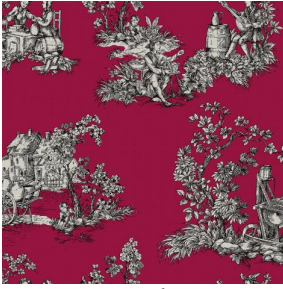

# ZELIE

ZELIE Rubis 59

ZELIE Prune 84

ZELIE Taupe 95

# ZELIE Céladon 135

Group **B**

Fitting : ↔ 130.0 cm ↓ 46.0 cm "Fitting may vary depending on support selected"

For the choice of the printing medium and its width (width), please contact your sales representative. Contact an advisor