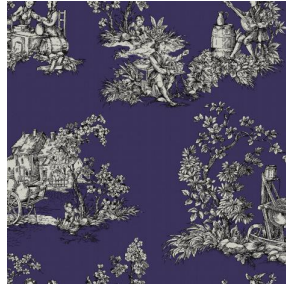

# ZELIE

ZELIE Rubis 59

ZELIE Prune 84

ZELIE Taupe 95

# ZELIE Céladon 135

Group **B**

Fitting : ↔ 130.0 cm ↓ 46.0 cm "Fitting may vary depending on support selected"

For the choice of the printing medium and its width (width), please contact your sales representative. Contact an advisor