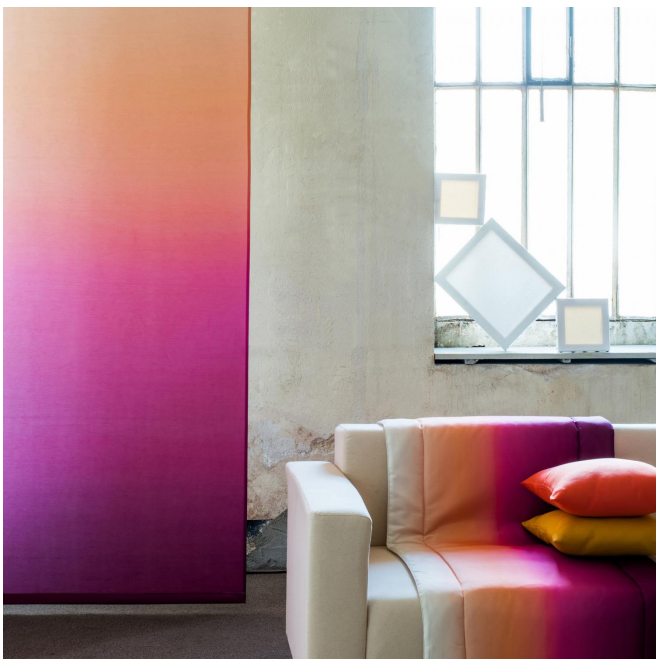

ZADIG Pivoine 57

Group **B**

Fitting : → 117.0 cm ↓ 33.0 cm "Fitting may vary depending on support selected"

For the choice of the printing medium and its width (width), please contact your sales representative. Contact an advisor

drapilux
By Sotexpro

DRAPILUX GmbH - Hafenstraße 3, 77694 Kehl - Deutschland