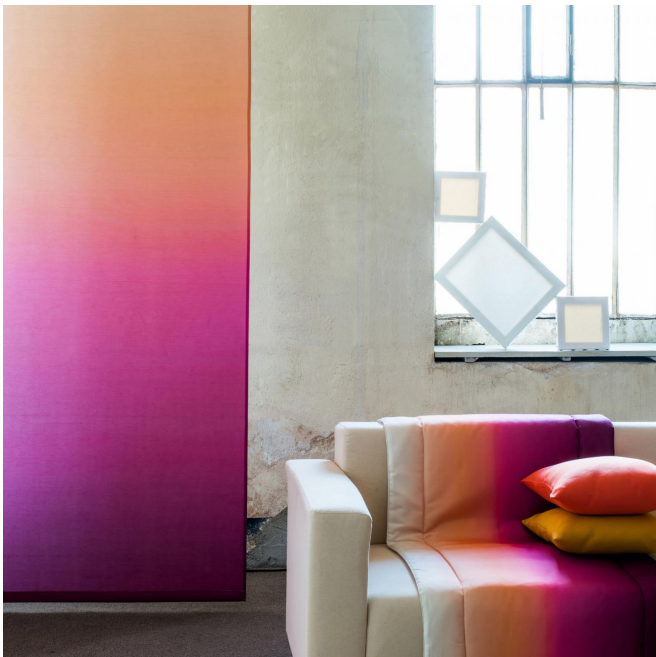

ZADIG Bleu 41

Group **B**

Fitting : → 117.0 cm ↓ 33.0 cm "Fitting may vary depending on support selected"

For the choice of the printing medium and its width (width), please contact your sales representative. Contact an advisor

drapilux
By Sotexpro

DRAPILUX GmbH - Hafenstraße 3, 77694 Kehl - Deutschland