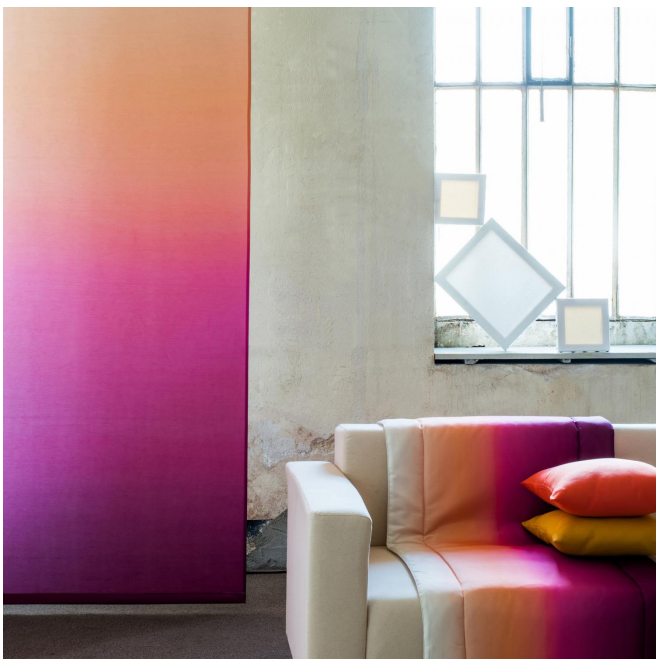

ZADIG Anis 62

Group **B**

Fitting : → 117.0 cm ↓ 33.0 cm "Fitting may vary depending on support selected"

For the choice of the printing medium and its width (width), please contact your sales representative. Contact an advisor

drapilux
By Sotexpro

DRAPILUX GmbH - Hafenstraße 3, 77694 Kehl - Deutschland