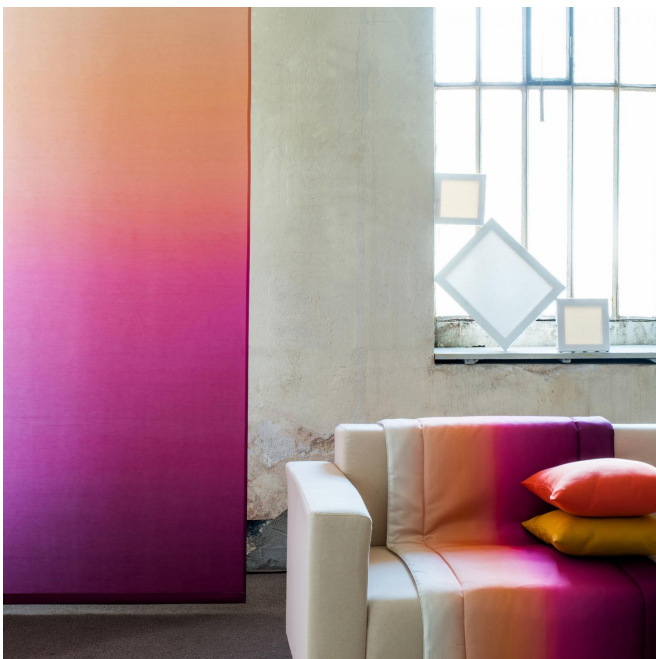

ZADIG Agrume 69

Group **B**

Fitting : → 117.0 cm ↓ 33.0 cm "Fitting may vary depending on support selected"

For the choice of the printing medium and its width (width), please contact your sales representative. Contact an advisor

drapilux
By Sotexpro

DRAPILUX GmbH - Hafenstraße 3, 77694 Kehl - Deutschland