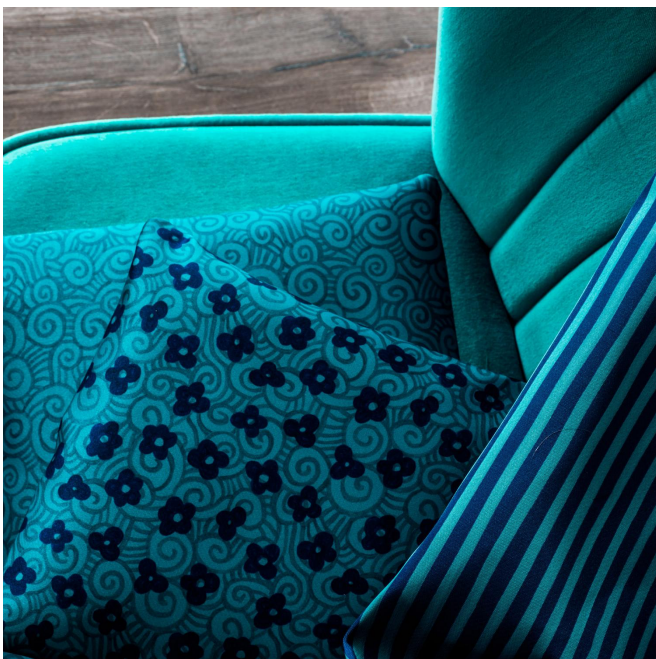

TUMULTE Orage 123

Group **B**

Fitting : → 17.0 cm ↓ 15.0 cm "Fitting may vary depending on support selected"

For the choice of the printing medium and its width (width), please contact your sales representative. Contact an advisor

drapilux
By Sotexpro

DRAPILUX GmbH - Hafenstraße 3, 77694 Kehl - Deutschland