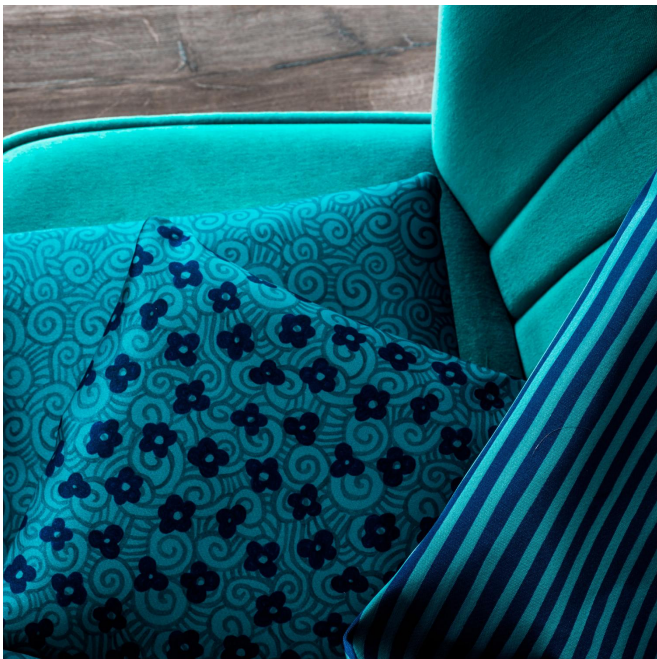

SONG Prairie 125

Group

A

Fitting : → 35.0 cm ↓ 35.0 cm "Fitting may vary depending on support selected"

For the choice of the printing medium and its width (width), please contact your sales representative. Contact an advisor

drapilux
By Sotexpro

DRAPILUX GmbH - Hafenstr. 3, 77694 Kehl - Deutschland