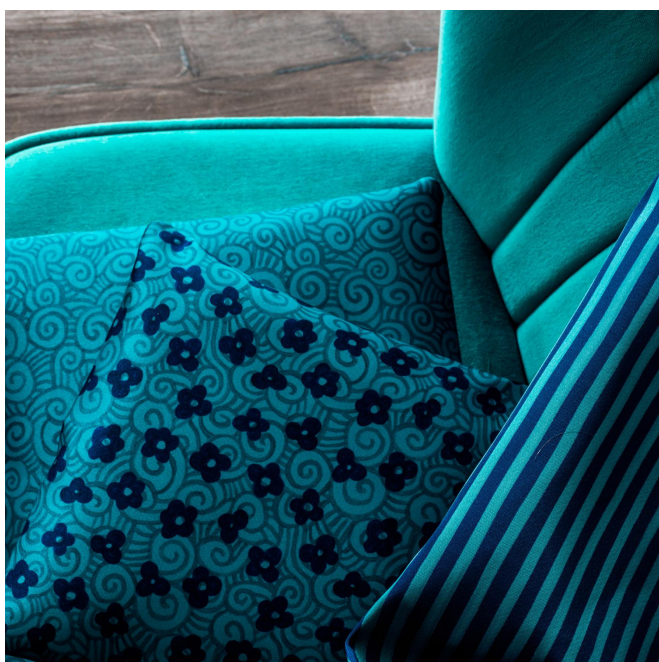

SONG Océan 91

Group

Fitting : ↔ 35.0 cm ↓ 35.0 cm "Fitting may vary depending on support selected"

For the choice of the printing medium and its width (width), please contact your sales representative. Contact an advisor

drapilux
By Sotexpro

DRAPILUX GmbH - Hafenstraße 3, 77694 Kehl - Deutschland