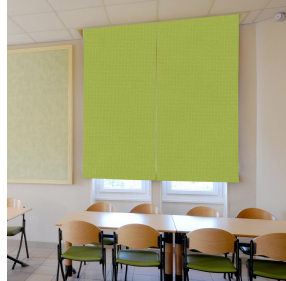

Technical characteristics

Flame retardant	M1 / IMO PASS	
Optical index	Light reflexion :	72 %
	Light absorption :	28 %
	Light transmission :	0 %
Thermal index	Solar reflexion :	65 %
	Solar absorption :	35 %
	Solar transmission :	0 %
	UV transmission :	0 %
	Gtot :	Gt 35 % Fc 60 %
Resilience	Lightfastness (units Class/8)	5
	Breaking Elongation	
	Warp	35
	Weft	11

DRAPILUX GmbH - Hafenstraße 3, 77694 Kehl - Deutschland