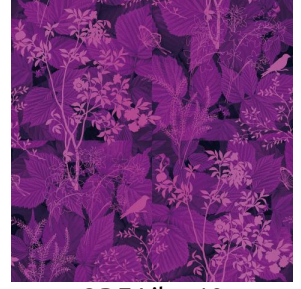

ODE Lilas 19

drapilux
By Sotexpro

DRAPILUX GmbH - Hafenstraße 3, 77694 Kehl - Deutschland