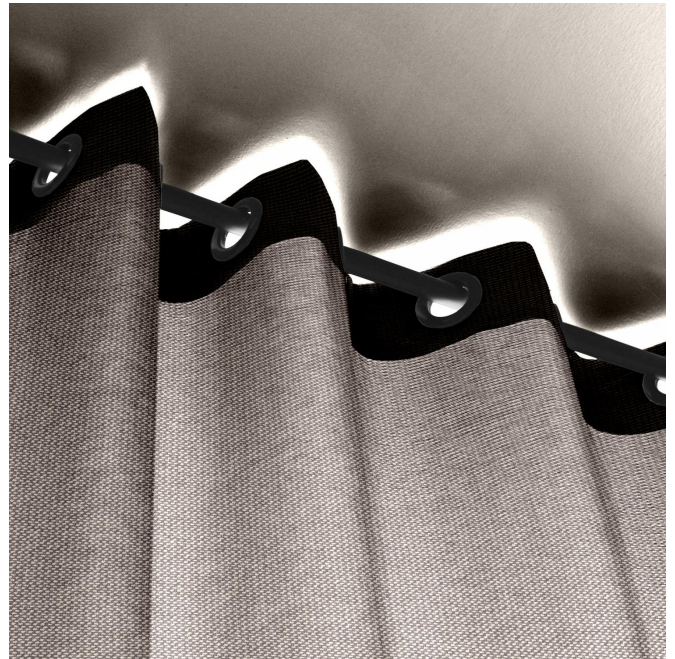

METIS Lagon 110

Group

B

Fitting: → 0.0 cm ↓ 0.0 cm "Fitting may vary depending on support selected"

For the choice of the printing medium and its width (width), please contact your sales representative. Contact an advisor

drapilux
By Sotexpro

DRAPILUX GmbH - Hafenstraße 3, 77694 Kehl - Deutschland