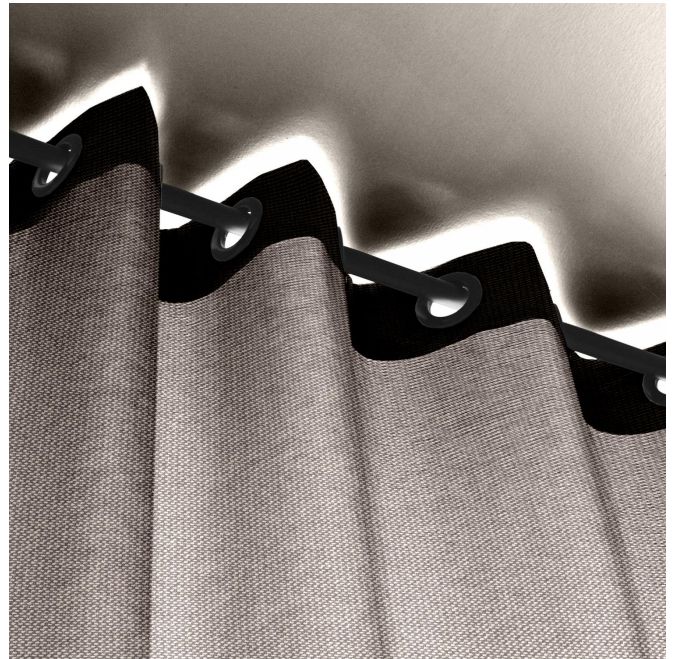

METIS Abricot 08

Group **B**

Fitting : → 0.0 cm ↓ 0.0 cm "Fitting may vary depending on support selected"

For the choice of the printing medium and its width (width), please contact your sales representative. Contact an advisor

drapilux
By Sotexpro

DRAPILUX GmbH - Hafenstraße 3, 77694 Kehl - Deutschland