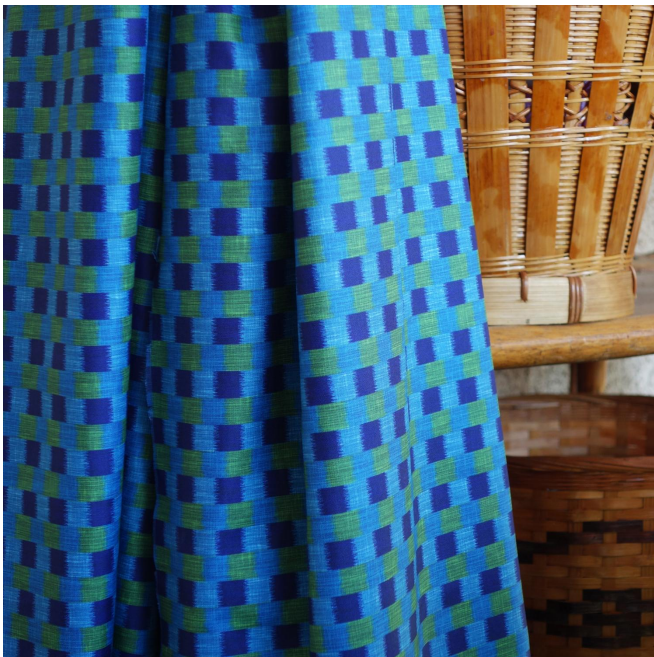

MANMAD Bleu 41

Group **D**

Fitting : ↔ 14.0 cm ↓ 14.0 cm "Fitting may vary depending on support selected"

For the choice of the printing medium and its width (width), please contact your sales representative. Contact an advisor

drapilux
By Sotexpro

DRAPILUX GmbH - Hafenstraße 3, 77694 Kehl - Deutschland