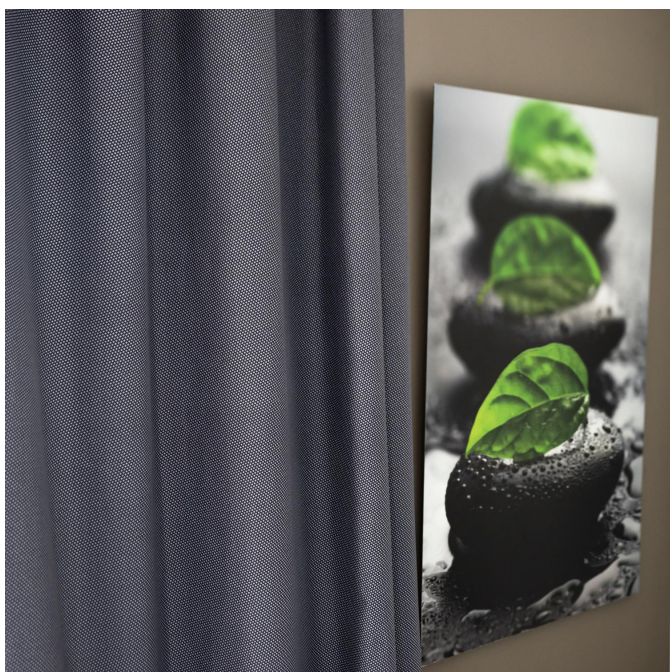

GONIDIE Noir 10

Group

Fitting: → 0.0 cm ↓ 0.0 cm "Fitting may vary depending on support selected"

For the choice of the printing medium and its width (width), please contact your sales representative. Contact an advisor

drapilux
By Sotexpro

DRAPILUX GmbH - Hafenstraße 3, 77694 Kehl - Deutschland