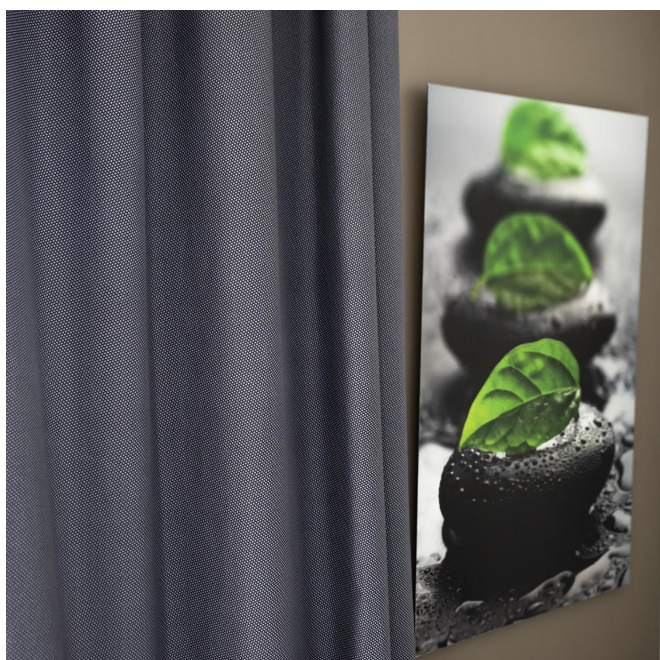

GONIDIE Emeraude 88

Group **C**

Fitting: → 0.0 cm ↓ 0.0 cm "Fitting may vary depending on support selected"

For the choice of the printing medium and its width (width), please contact your sales representative. Contact an advisor

drapilux
By Sotexpro

DRAPILUX GmbH - Hafenstraße 3, 77694 Kehl - Deutschland