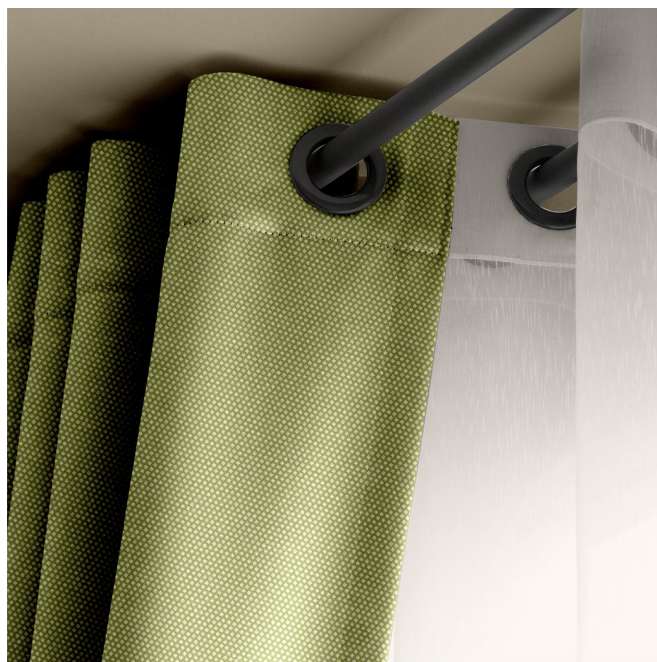

GONIDIE Emeraude 88

Group **C**

Fitting: → 0.0 cm ↓ 0.0 cm "Fitting may vary depending on support selected"

For the choice of the printing medium and its width (width), please contact your sales representative. Contact an advisor

drapilux
By Sotexpro

DRAPILUX GmbH - Hafenstraße 3, 77694 Kehl - Deutschland