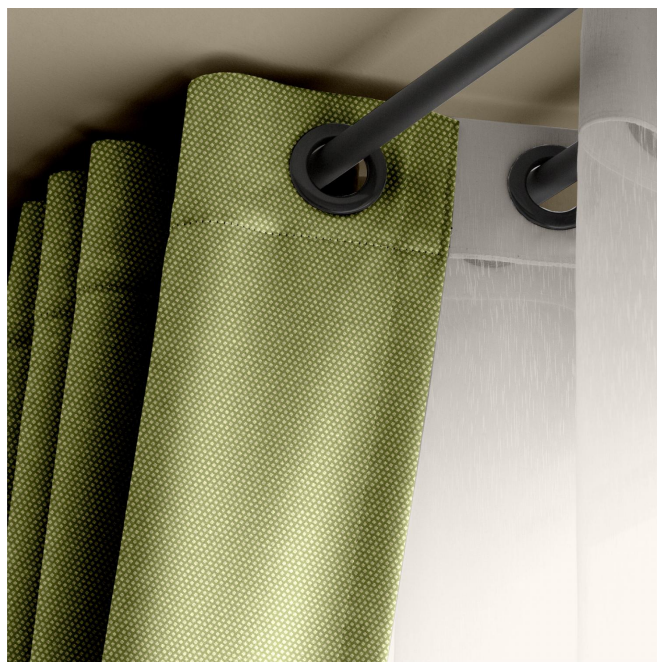

GONIDIE Crème 32

Group

B

Fitting: → 0.0 cm ↓ 0.0 cm "Fitting may vary depending on support selected"

For the choice of the printing medium and its width (width), please contact your sales representative. Contact an advisor

drapilux
By Sotexpro

DRAPILUX GmbH - Hafenstraße 3, 77694 Kehl - Deutschland