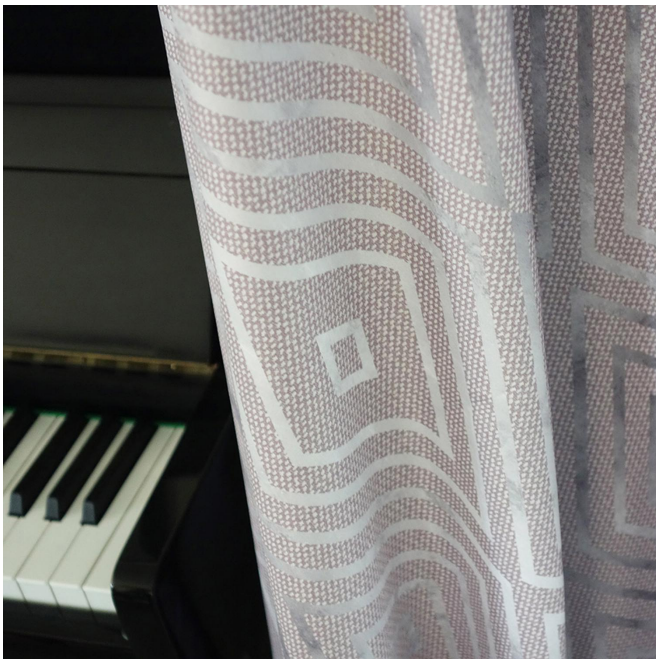

ECHO Lin 11

Group **D**

Fitting : → 40.0 cm ↓ 30.0 cm "Fitting may vary depending on support selected"

For the choice of the printing medium and its width (width), please contact your sales representative. Contact an advisor

drapilux
By Sotexpro

DRAPILUX GmbH - Hofenstraße 3, 77694 Kehl - Deutschland