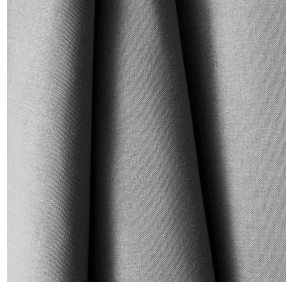

COLLEGE Souris 31

This light-filtering fabric is available in a range of several colours, providing you with some great decoration possibilities.

Technical properties

Flame retardant

Thermal

Applications Roman blinds - Panel curtains - Curtains - Decorative frames

Composition 100% FR polyester

Weight 200 g/m² Width 140 cm / 280 cm

Fabric direction Room high or standard direction Fitting ↔ cm ↓ cm

Maintenance advice

Labels France Terre Textile (R016)

Certifications OEKO-TEX STANDARD 100 (CQ 1006/1)

Minimum order 1 linear(s) meter(s)

Technical characteristics

Flame retardant

M1 / EN13773 : 2003 Class 1 / B1 / IMO PASS / UNI 8456 / 9174
Classe Uno

Optical index

Light reflexion : 57 %

Light absorption : 15 %

Light transmission : 28 %

Thermal index

Solar reflexion : 56 %

Solar absorption : 14 %

Solar transmission : 30 %

UV transmission : 12 %

Gtot : **Gt 39 % Fc 66 %**

Resilience

Lightfastness (units Class/8) 6

Dimensional Stability (%)

Warp -2.5

Weft -0.5

Breaking Elongation

Warp 23

Weft 24

Breaking load (daN)

Warp 93

Weft 120

drapilux
By Sotexpro

DRAPILUX GmbH - Hafenstraße 3, 77694 Kehl - Deutschland