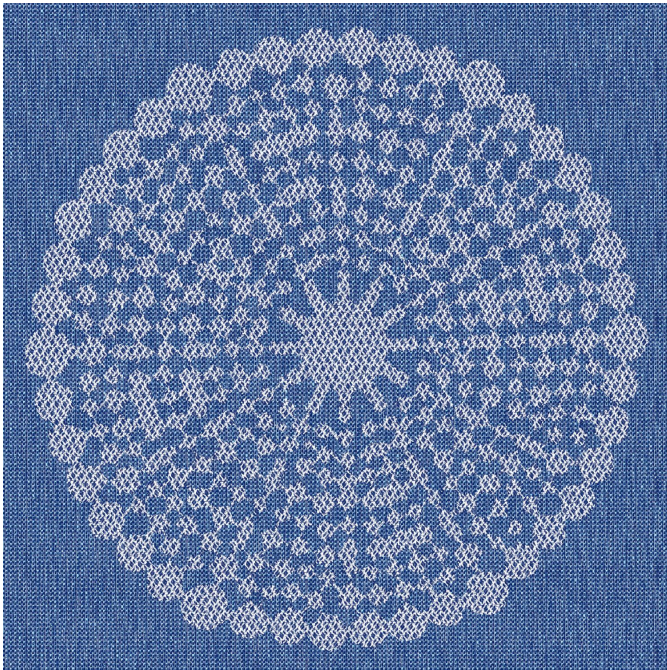

ANGELE Océan 91

Group **B**

Fitting : → 30.0 cm ↓ 30.0 cm "Fitting may vary depending on support selected"

For the choice of the printing medium and its width (width), please contact your sales representative. Contact an advisor

drapilux
By Sotexpro

DRAPILUX GmbH - Hafenstraße 3, 77694 Kehl - Deutschland