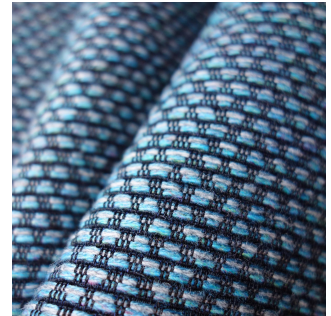

TOSCANE MATI BRUME 47
Brume 47 / Woven patterns (Jacquard)