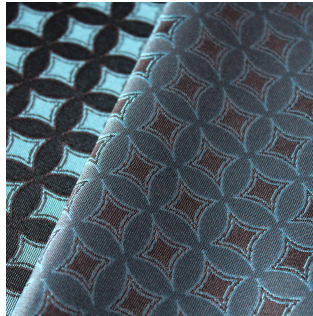

DADDY COBALT 114
Cobalt 114 / Woven patterns (Jacquard)