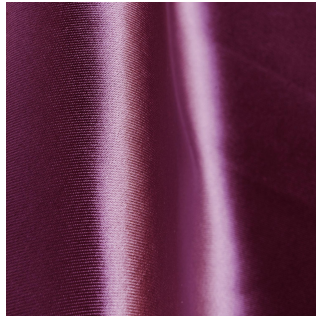

BOCHIC FUCHSIA 33
Fuchsia 33 / Plain