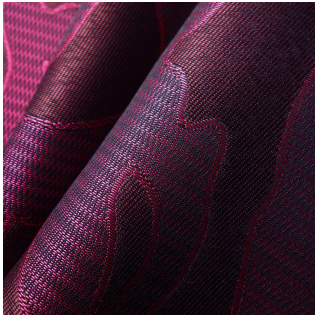

DUNE VIOLINE 105
Violine 105 / Woven patterns (Jacquard)