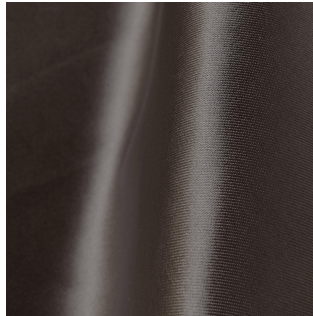

BOCHIC TOURTERELLE 138
Tourterelle 138 / Plain