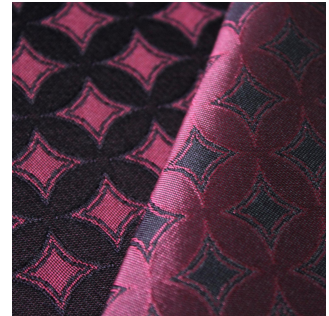

DADDY VIOLINE 105
Violine 105 / Woven patterns (Jacquard)