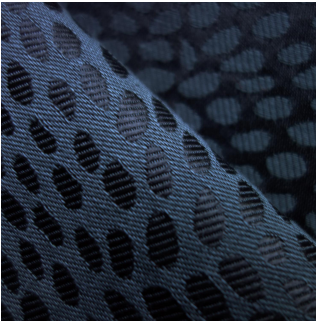

Alice

CAFE ARDOISE 87
Ardoise 87 / Woven patterns (Jacquard)